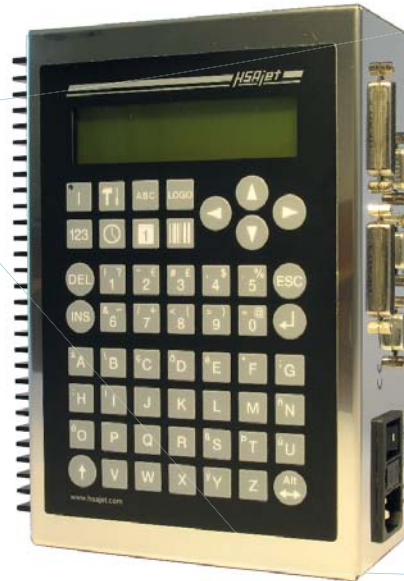

HSAJET® Tiny Controller Units

TCU / TCU-INT

The TCU is designed for limited printing jobs still requiring a high-resolution and high quality print.

Simple - but effective.
Ideal for integration on webs, inserters, folders.
Repeat printing up to 1”:

- HP TIJ 2.5 TECHNOLOGY
- UP TO 2 STALLS PER UNIT
- COMPACT STAND-ALONE CONTROLLER
- USE WITH INTEGRATED OR EXTERNAL KEYBOARD
- EXTERNAL JOB SELECTOR WITH TURN BUTTON
- JOBS PRE-STORED ON CF CARDS
- ACCESS SOME PARAMETERS FROM KEYBOARD
- PROMPT FUNCTIONS
- REQUIRES A MINIMUM OF SKILL AND TRAINING

TCU-INT HAS A BUILT-IN KEYBOARD AND DISPLAY

TCU
OPTIONALLY ADD A MESSAGE SELECTOR SWITCH OR AN
INPUT TERMINAL TO YOUR TCU FOR EASY SELECTION OF
LAYOUTS AND INPUT OF TEXT PROMPTS.

Technical Details

TCU CONTROLLERS TCU / TCU-INT

Variable data: Counter
Time
Date
Text prompt (terminal)

Graphics (PC): BMP / Jpeg
Distance to surface: 0.5 - 2.0 mm

Print speed: (horizontal x vertical):

600x600 dpi 38 m/min
300x300 dpi 152 m/min
300x150 dpi 306 m/min